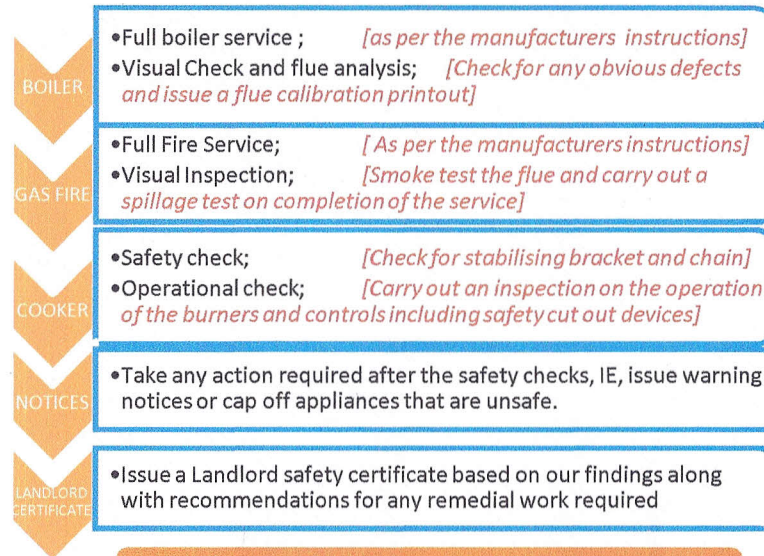

Service/Inspection/Safety Check Route

One Price £150.00 Inc VAT

Should we identify any defects serious enough for the appliance to be 'turned off' then the person responsible will be immediately informed and any remedial solutions discussed as to cost and practicability. If any defects found are only of a 'sub standard' nature then we will issue the certificate on those grounds making sure that we inform the person responsible of our actions.

Just give us a call and relax, we'll do the rest. Our trained staff will contact the Landlord or Tenant to arrange access or we will pick up and drop off keys

Bob Mansfield Heating & Plumbing Ltd
Bringing you GREAT SERVICE & VALUE FOR MONEY, Tel; 024 7667 5349
www.bobmansfieldheating.co.uk