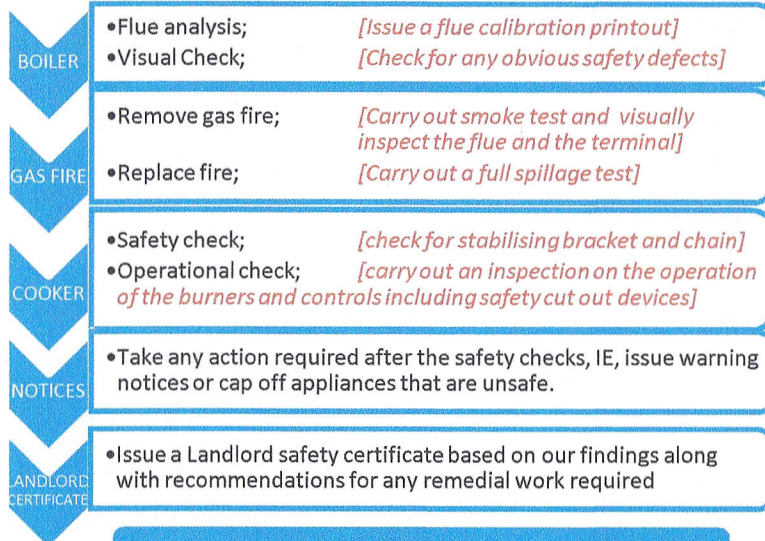

LETTING AGENTS & LANDLORDS

TWO ROUTES TO LANDLORD CERTIFICATION

ONE PHONE CALL   ONE VISIT   ONE PRICE

Inspection/Safety Check Route

One Price £85.00 Inc VAT